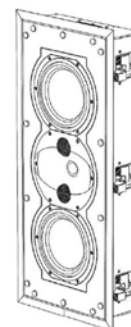

Sensitivity: 89.2dB / 2.83V / 1.0m

Frequency Response (-10dB): acoustic suspension 39 - 32kHz

Dimensions (HxWxD): 665 x 298 x 111mm

Mounting Dimensions (HxWxD): 624 x 257 x 101.7mm

Weight: 15.9 kg

Certification: THX Dominus, THX Ultra