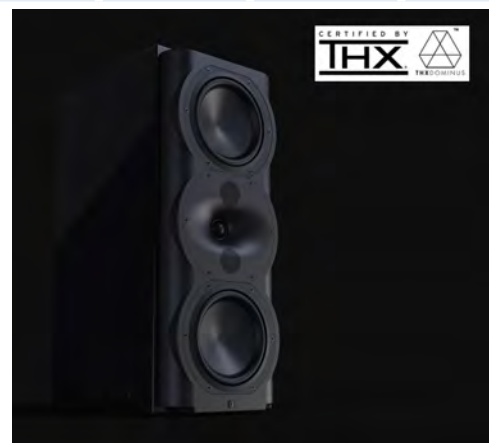

**R5m High Gloss Black**
**£2,000.00**
**£2,400.00**

**Retail Price List - Valid From June 2026**

**Reference Series speakers (priced as singles)**

RETAIL  
ex VAT

RETAIL  
inc VAT

**MODEL R4b BOOKSHELF**

Designed to be mounted on optional stand, or wall mounted using dedicated tilt/swivel bracket. Featuring DPC-Array of three 26mm silk domes and single 165mm HFP woofer. THX Ultra certified.