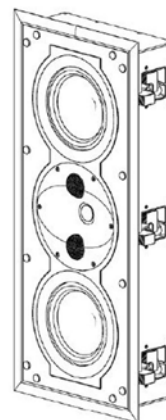

S7i-C

£6,208.33

£7,450.00

**Perlisten S5i-LR**

The award-winning S5m design adapted for THX Dominus Certified in-wall applications.

Driver complement: DPC Array: 28mm Beryllium, 28mm (2)  
 Textreme TPCD; Woofers: 180mm (2) Textreme TPCD  
 Sensitivity: 91.9dB / 2.83V / 1.0m  
 Frequency Response (-10dB): 52 - 37kHz  
 Dimensions (HxWxD): 624 x 257 x 101.7mm  
 Mounting Dimensions (HxWxD): 624 x 257 x 101.7mm  
 Weight: 15.9 kg  
 Certification: THX Dominus