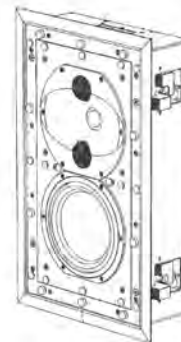

Perlisten R4i-LCRS

The R4s/R4b designs adapted for THX Dominus Certified in-wall surround channel applications.

Driver complement: DPC Array: 26mm (3) Silk Dome; Woofers: 165mm (1) HPF

Sensitivity: 88.8dB / 2.83V / 1.0m

Frequency Response (-10dB): 46 - 37kHz

Dimensions (HxWxD): 479 x 298 x 111mm

Mounting Dimensions (HxWxD): 438 x 257 x 101.7mm

Weight: 11.2 kg

Certification: THX Dominus Surround, THX Ultra LCR