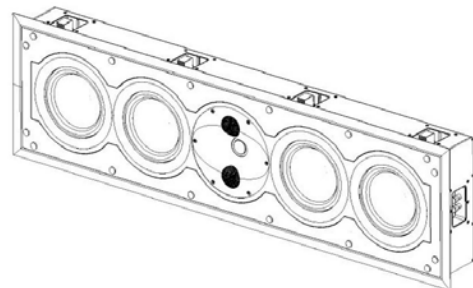

Perlisten S7i-C

The award-winning flagship S7t design adapted for THX Dominus Certified in-wall centre-channel applications.

Driver complement: DPC Array: 28mm Beryllium, 28mm (2)
Textreme TPCD; Woofers: 180mm (4) Textreme TPCD
Sensitivity: 92.0dB / 2.83V / 1.0m
Frequency Response (-10dB): 45 - 37kHz
Dimensions (HxWxD): 298.6 x 1036.6 x 111.2mm
Mounting Dimensions (HxWxD): 257 x 996 x 101.7mm
Weight: 26.4 kg
Certification: THX Dominus