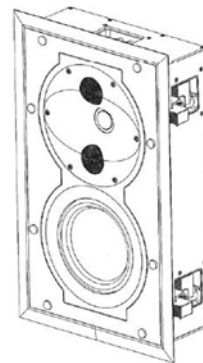

S5i-C

£5,250.00

£6,300.00

Perlisten S4i-LCRS

The award-winning S4s/S4b designs adapted for THX Dominus Certified in-wall surround channel applications.

Driver complement: DPC Array: 28mm Beryllium, 28mm (2)
 Textreme TPCD; Woofers: 180mm (1) Textreme TPCD
 Sensitivity: 88.0dB / 2.83V / 1.0m
 Frequency Response (-10dB): 42 - 37kHz
 Dimensions (HxWxD): 479 x 298 x 111mm
 Mounting Dimensions (HxWxD): 438 x 257 x 101.7mm
 Weight: 11.2 kg
 Certification: THX Dominus Surround, Ultra LCR