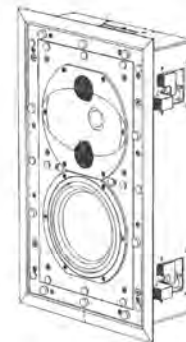

Perlisten R4i-LCRS

The R4s/R4b designs adapted for THX Dominus Certified in-wall surround channel applications.

Driver complement: DPC Array: 26mm (3) Silk Dome; Woofers: 165mm (1) HPF

Sensitivity: 88.8dB / 2.83V / 1.0m

Frequency Response (-10dB): 46 - 37kHz

Dimensions (HxWxD): 479 x 298 x 111mm

Mounting Dimensions (HxWxD): 438 x 257 x 101.7mm

Weight: 11.2 kg

Certification: THX Dominus Surround, THX Ultra LCR