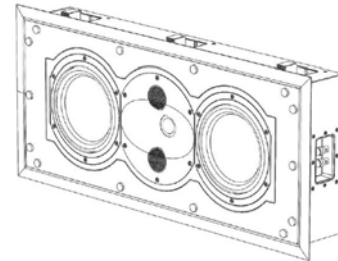

Retail Price List - Valid From May 2026

R Series IW speakers (single)

Perlisten R5i-C CENTRE

The R5c design adapted for THX Dominus Certified in-wall applications.

Driver complement: DPC Array: 26mm (3) Silk Dome; Woofers: 165mm (2) HPF

Sensitivity: 89.4dB / 2.83V / 1.0m

Frequency Response (-10dB): acoustic suspension 40 - 32kHz

Dimensions (HxWxD): 298 x 665 x 111mm

Mounting Dimensions (HxWxD): 257 x 624 x 101.7mm

Weight: 15.9 kg

Certification: THX Dominus, THX Ultra