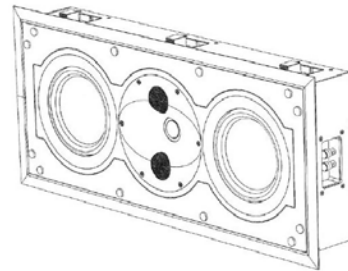

Driver complement: DPC Array: 28mm Beryllium, 28mm (2)
 Textreme TPCD; Woofers: 180mm (2) Textreme TPCD
 Sensitivity: 91.6dB / 2.83V / 1.0m
 Frequency Response (-10dB): 50 - 37kHz
 Dimensions (HxWxD): 298 x 665 x 111mm
 Mounting Dimensions (HxWxD): 257 x 624 x 101.7mm
 Weight: 15.9 kg
 Certification: THX Dominus