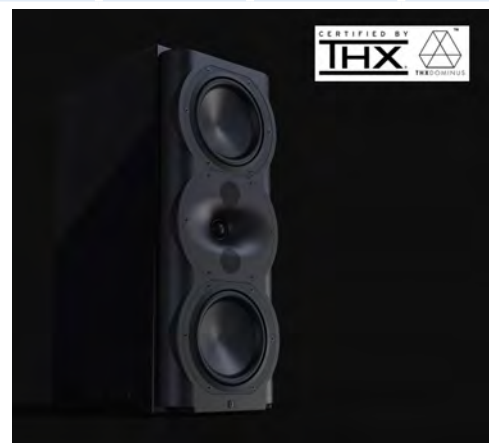

MODEL R5m MONITOR

Designed to be mounted on optional stand, or wall mounted using dedicated tilt/swivel bracket. Featuring DPC-Array of three 26mm silk domes and twin 165mm HFP woofers. THX Dominus certified.

Driver complement: DPC-Array: 26mm (3) Silk dome, woofers: 165mm (2) HPF diaphragms
Sensitivity: 89.2dB/2.83V/1.0m
Frequency Response (-10dB): bass reflex: 40 - 32kHz; acoustic suspension: 47 - 32kHz
Dimensions (HxWxD): 546 x 230 x 336mm
Weight: 17.5 kg
Certification: THX Dominus, THX Ultra