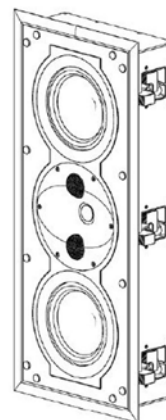

Perlisten S5i-LR

The award-winning S5m design adapted for THX Dominus Certified in-wall applications.

Driver complement: DPC Array: 28mm Beryllium, 28mm (2)
Textreme TPCD; Woofers: 180mm (2) Textreme TPCD
Sensitivity: 91.9dB / 2.83V / 1.0m
Frequency Response (-10dB): 52 - 37kHz
Dimensions (HxWxD): 624 x 257 x 101.7mm
Mounting Dimensions (HxWxD): 624 x 257 x 101.7mm
Weight: 15.9 kg
Certification: THX Dominus