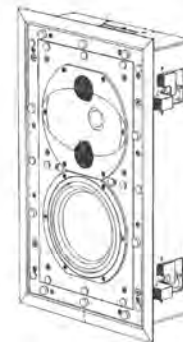

Perlisten R4i-LCRS

The R4s/R4b designs adapted for THX Dominus Certified in-wall surround channel applications.

Driver complement: DPC Array: 26mm (3) Silk Dome; Woofers: 165mm (1) HPF

Sensitivity: 88.8dB / 2.83V / 1.0m

Frequency Response (-10dB): 46 - 37kHz

Dimensions (HxWxD): 479 x 298 x 111mm

Mounting Dimensions (HxWxD): 438 x 257 x 101.7mm

Weight: 11.2 kg

Certification: THX Dominus Surround, THX Ultra LCR