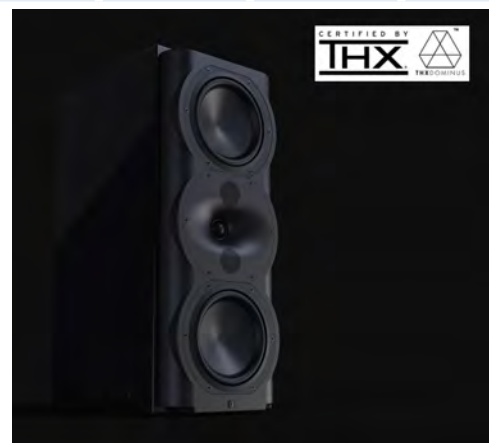

**R5m High Gloss Black**
**£2,000.00**
**£2,400.00**

**Retail Price List - Valid From May 2026**

**Reference Series speakers (priced as singles)**

RETAIL  
ex VAT

RETAIL  
inc VAT

**MODEL R4b BOOKSHELF**

Designed to be mounted on optional stand, or wall mounted using dedicated tilt/swivel bracket. Featuring DPC-Array of three 26mm silk domes and single 165mm HFP woofer. THX Ultra certified.