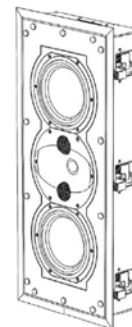

Sensitivity: 89.2dB / 2.83V / 1.0m

Frequency Response (-10dB): acoustic suspension 39 - 32kHz

Dimensions (HxWxD): 665 x 298 x 111mm

Mounting Dimensions (HxWxD): 624 x 257 x 101.7mm

Weight: 15.9 kg

Certification: THX Dominus, THX Ultra