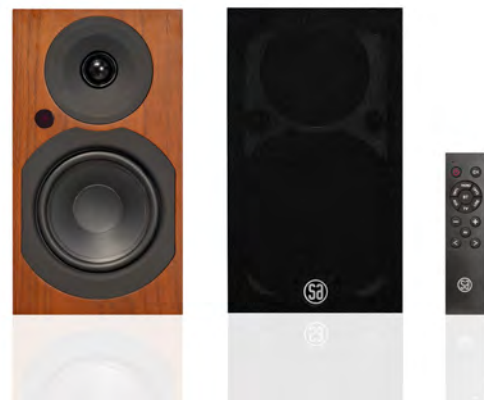

SA Air 9			£791.67	£950.00

Compact active speaker with downloadable DSP curves and multiple connection possibilities including Bluetooth 5.0, digital optical, TV ARC, phono and aux. High quality wood cabinet available in three finishes.

- Frequency range: 40 – 25.000 Hz (+/- 3 dB)
- Built-in amplifiers: 4 x 90W (180W peak) 2-way active, four power-DACs with DSP
- Inputs: Bluetooth 5.0 (16 bit / 48 kHz), 2 x digital optical, TV ARC Line in, USB power; Phono (RIAA), analogue (RCA), 3.5 mm minijack
- Outputs: Sub out – analogue RCA for active subwoofer, connection to right speaker (5.5 metre interconnect cable (white, supplied))
- Remote control: supplied
- Dimensions (WxHxD) cm: 16 x 28.5 x 23.2
- Recommended placement: Shelf, table, bookcase, speaker stand or wall (with W.5 wall bracket)
- Available finishes: Walnut (w. black front grille), Black satin (w. black front grille) and White satin (w. white front grille)