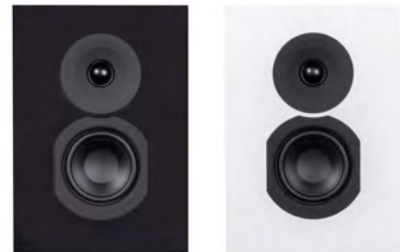

Passive on-wall LCR Speaker (each)

Recommended amplifier min: 30W

Recommended placement: Wall, ceiling or shelf

Power handling: 80W

Frequency range (+/- 3 dB): 60 - 25,000 Hz

Impedance: 4 - 8 Ω

Dimensions (W x H x D mm): 200 x 310 x 105