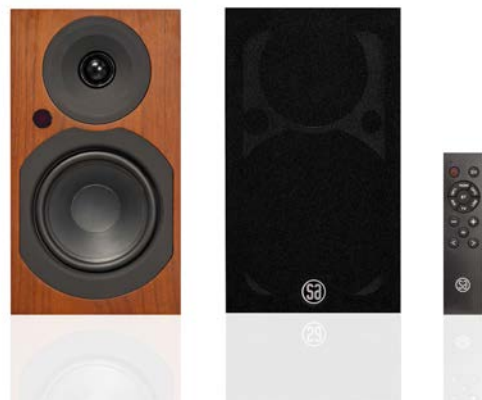

SA Air 9	£791.67	£950.00

Compact active speaker with downloadable DSP curves and multiple connection possibilities including Bluetooth 5.0, digital optical, TV ARC, phono and aux. High quality wood cabinet available in three finishes.

- Frequency range: 40 – 25.000 Hz (+/- 3 dB)
- Built-in amplifiers: 4 x 90W (180W peak) 2-way active, four power-DACs with DSP
- Inputs: Bluetooth 5.0 (16 bit / 48 kHz), 2 x digital optical, TV ARC Line in, USB power; Phono (RIAA), analogue (RCA), 3.5 mm minijack
- Outputs: Sub out – analogue RCA for active subwoofer, connection to right speaker (5.5 metre interconnect cable (white, supplied))
- Remote control: supplied
- Dimensions (WxHxD) cm: 16 x 28.5 x 23.2
- Recommended placement: Shelf, table, bookcase, speaker stand or wall (with W.5 wall bracket)
- Available finishes: Walnut (w. black front grille), Black satin (w. black front grille) and White satin (w. white front grille)