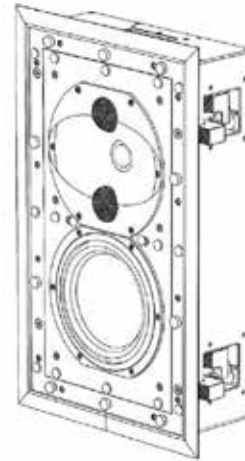

Retail Price List - Valid From September 2023

Dominus/Ultra certified in-wall speaker

RETAIL
ex VAT

RETAIL
inc VAT

Perlisten R4i-LCRS

The R4s/R4b designs adapted for THX Dominus Certified in-wall surround channel applications.

Enclosure Alignment: 3-way acoustic suspension

Driver complement: DPC Array: 26mm (3) Silk Dome; Woofers: 165mm (1) HPF

Sensitivity: 88.8dB / 2.83V / 1.0m

Impedance: 4Ω nominal / 3.4Ω min

Response Linearity: 100 - 20kHz +/-1.5dB window

Frequency Response (-10dB): 46 - 37kHz

Typical In Room bass extension: 40Hz

Dimensions (HxWxD): 479 x 298 x 111mm

Mounting Dimensions (HxWxD): 438 x 257 x 101.7mm

Weight: 11.2 kg

Recommended Amplifier Power: 50 – 200W RMS

SPL capability @1m (100-20kHz): 111.8dB peak; 111.0dB peak <3% 2nd, 3rd Harmonics

Certification: THX Dominus Surround, THX Ultra LCR