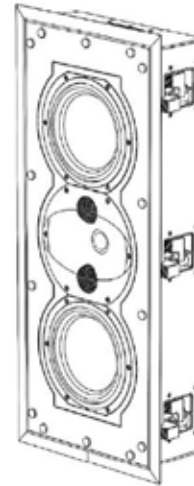

Retail Price List - Valid From September 2023

Dominus/Ultra certified in-wall speaker

RETAIL
ex VAT

RETAIL
inc VAT

Perlisten R5i-LR

The R5m design adapted for THX Dominus Certified in-wall applications.

Enclosure Alignment: 3-way acoustic suspension

Driver complement: DPC Array: 26mm (3) Silk Dome; Woofers: 165mm (2) HPF

Sensitivity: 89.2dB / 2.83V / 1.0m

Impedance: 4Ω nominal / 3.4Ω min

Response Linearity: 80 - 20kHz +/-1.5dB window

Frequency Response (-10dB): acoustic suspension 39 - 32kHz

Typical In Room bass extension: acoustic suspension 34Hz

Dimensions (HxWxD): 665 x 298 x 111mm

Mounting Dimensions (HxWxD): 624 x 257 x 101.7mm

Weight: 15.9 kg

Recommended Amplifier Power: 50 - 250W RMS

SPL capability @1m (100-20kHz): 113.2dB peak; 111.0dB peak <3% 2nd, 3rd Harmonics

Certification: THX Dominus, THX Ultra

R5i-LR

£2,250.00

£2,700.00

Perlisten R5i-C

The R5c design adapted for THX Dominus Certified in-wall applications.

Enclosure Alignment: 3-way acoustic suspension

Driver complement: DPC Array: 26mm (3) Silk Dome; Woofers: 165mm (2) HPF

Sensitivity: 89.4dB / 2.83V / 1.0m

Impedance: 4Ω nominal / 3.4Ω min

Response Linearity: 80 - 20kHz +/-1.5dB window

Frequency Response (-10dB): acoustic suspension 40 - 32kHz

Typical In Room bass extension: acoustic suspension 34Hz

Dimensions (HxWxD): 298 x 665 x 111mm

Mounting Dimensions (HxWxD): 257 x 624 x 101.7mm

Weight: 15.9 kg

Recommended Amplifier Power: 50 - 250W RMS

SPL capability @1m (100-20kHz): 113.4dB peak; 111.0dB peak <3% 2nd, 3rd Harmonics

Certification: THX Dominus, THX Ultra