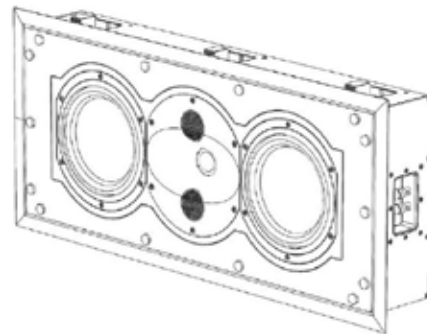

R5i-C

£2,250.00

£2,700.00