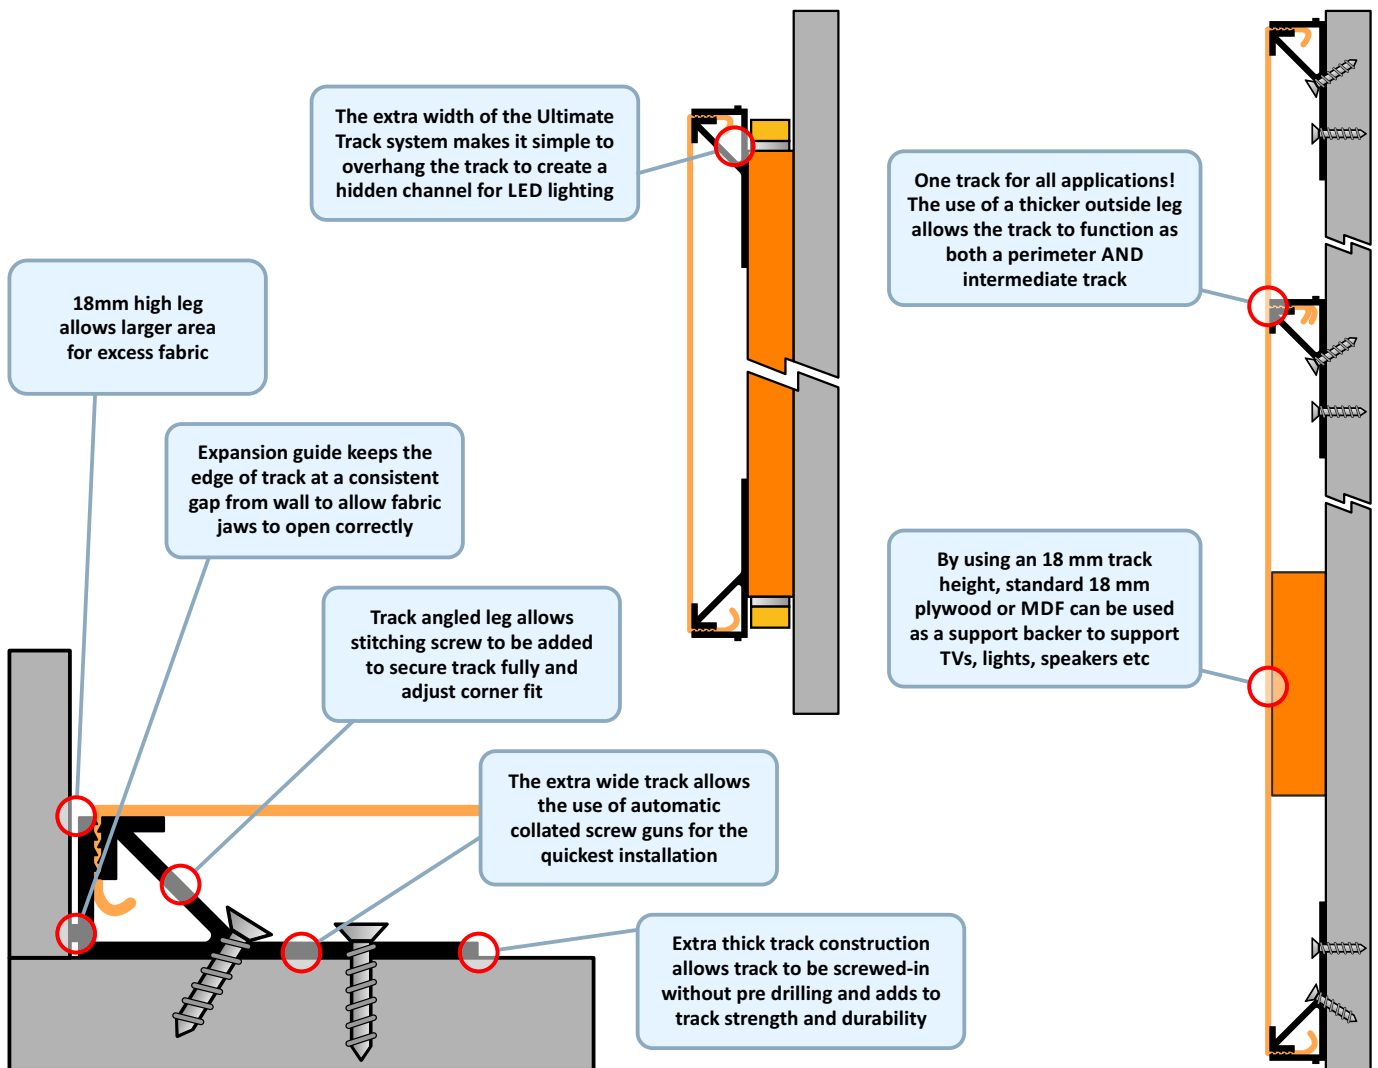

RETAIL Price List - Valid From May 2017

Price per Tube (23 linear metres per tube)	Retail Ex VAT	Retail Inc VAT
5 Tubes + (Grey, White or Black Track)	£ 218.50	£ 262.20
Up to 5 Tubes (Grey, White or Black Track)	£ 218.50	£ 262.20

ORDERS UNDER 3 TUBES £20 shipping ex VAT

Key Features:

- 18 mm Leg Height
- Comes in 2.3 m Lengths
- Cost-Effective Walling Solution
- Easy to Install
- Very Versatile
- Strong Construction
- Large Fabric Channel