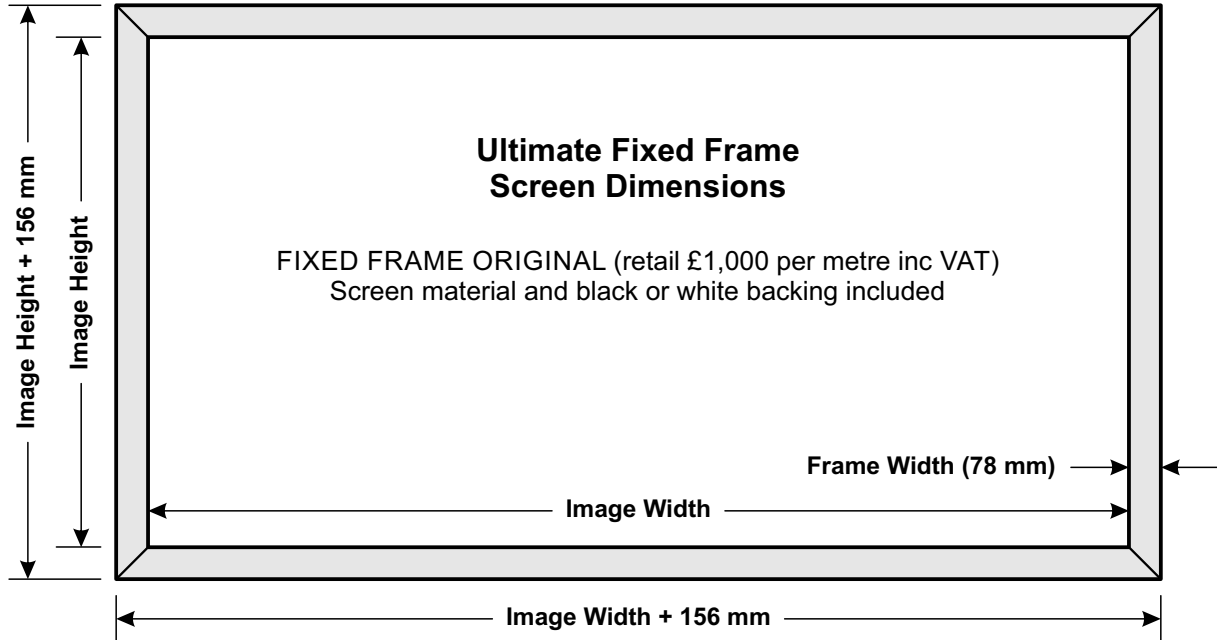

RETAIL Price List - Valid From November 2017

Fixed Frame Screens

Screen Width (2.35:1 or 16:9)	Retail Ex VAT	Retail Inc VAT	Screen Width (2.35:1 or 16:9)	Retail Ex VAT	Retail Inc VAT
2.0 m	£ 1,666.67	£ 2,000.00	4.1 m	£ 3,416.67	£ 4,100.00
2.1 m	£ 1,750.00	£ 2,100.00	4.2 m	£ 3,500.00	£ 4,200.00
2.2 m	£ 1,833.33	£ 2,200.00	4.3 m	£ 3,583.33	£ 4,300.00
2.3 m	£ 1,916.67	£ 2,300.00	4.4 m	£ 3,666.67	£ 4,400.00
2.4 m	£ 2,000.00	£ 2,400.00	4.5 m	£ 3,750.00	£ 4,500.00
2.5 m	£ 2,083.33	£ 2,500.00	4.6 m	£ 3,833.33	£ 4,600.00
2.6 m	£ 2,166.67	£ 2,600.00	4.7 m	£ 3,916.67	£ 4,700.00
2.7 m	£ 2,250.00	£ 2,700.00	4.8 m	£ 4,000.00	£ 4,800.00
2.8 m	£ 2,333.33	£ 2,800.00	4.9 m	£ 4,083.33	£ 4,900.00
2.9 m	£ 2,416.67	£ 2,900.00	5.0 m	£ 4,166.67	£ 5,000.00
3.0 m	£ 2,500.00	£ 3,000.00	5.1 m	£ 4,250.00	£ 5,100.00
3.1 m	£ 2,583.33	£ 3,100.00	5.2 m	£ 4,333.33	£ 5,200.00
3.2 m	£ 2,666.67	£ 3,200.00	5.3 m	£ 4,416.67	£ 5,300.00
3.3 m	£ 2,750.00	£ 3,300.00	5.4 m	£ 4,500.00	£ 5,400.00
3.4 m	£ 2,833.33	£ 3,400.00	5.5 m	£ 4,583.33	£ 5,500.00
3.5 m	£ 2,916.67	£ 3,500.00	5.6 m	£ 4,666.67	£ 5,600.00
3.6 m	£ 3,000.00	£ 3,600.00	5.7 m	£ 4,750.00	£ 5,700.00
3.7 m	£ 3,083.33	£ 3,700.00	5.8 m	£ 4,833.33	£ 5,800.00
3.8 m	£ 3,166.67	£ 3,800.00	5.9 m	£ 4,916.67	£ 5,900.00
3.9 m	£ 3,250.00	£ 3,900.00	6.0 m	£ 5,000.00	£ 6,000.00
4.0 m	£ 3,333.33	£ 4,000.00	6.1 m	£ 5,083.33	£ 6,100.00