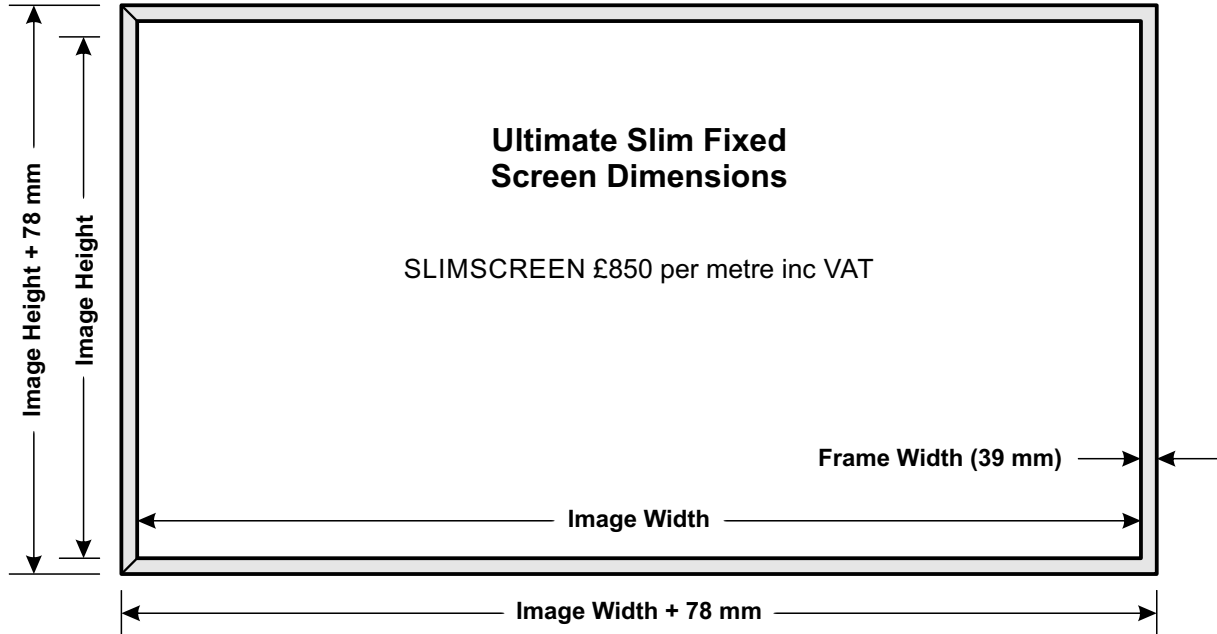

RETAIL Price List - Valid From November 2017

SlimScreen

Screen Width (2.35:1 or 16:9)	Retail Ex VAT	Retail Inc VAT	Screen Width (2.35:1 or 16:9)	Retail Ex VAT	Retail Inc VAT
2.0 m	£ 1,416.67	£ 1,700.00	4.1 m	£ 2,904.17	£ 3,485.00
2.1 m	£ 1,487.50	£ 1,785.00	4.2 m	£ 2,975.00	£ 3,570.00
2.2 m	£ 1,558.33	£ 1,870.00	4.3 m	£ 3,045.83	£ 3,655.00
2.3 m	£ 1,629.17	£ 1,955.00	4.4 m	£ 3,116.67	£ 3,740.00
2.4 m	£ 1,700.00	£ 2,040.00	4.5 m	£ 3,187.50	£ 3,825.00
2.5 m	£ 1,770.83	£ 2,125.00	4.6 m	£ 3,258.33	£ 3,910.00
2.6 m	£ 1,841.67	£ 2,210.00	4.7 m	£ 3,329.17	£ 3,995.00
2.7 m	£ 1,912.50	£ 2,295.00	4.8 m	£ 3,400.00	£ 4,080.00
2.8 m	£ 1,983.33	£ 2,380.00	4.9 m	£ 3,470.83	£ 4,165.00
2.9 m	£ 2,054.17	£ 2,465.00	5.0 m	£ 3,541.67	£ 4,250.00
3.0 m	£ 2,125.00	£ 2,550.00	5.1 m	£ 3,612.50	£ 4,335.00
3.1 m	£ 2,195.83	£ 2,635.00	5.2 m	£ 3,683.33	£ 4,420.00
3.2 m	£ 2,266.67	£ 2,720.00	5.3 m	£ 3,754.17	£ 4,505.00
3.3 m	£ 2,337.50	£ 2,805.00	5.4 m	£ 3,825.00	£ 4,590.00
3.4 m	£ 2,408.33	£ 2,890.00	5.5 m	£ 3,895.83	£ 4,675.00
3.5 m	£ 2,479.17	£ 2,975.00	5.6 m	£ 3,966.67	£ 4,760.00
3.6 m	£ 2,550.00	£ 3,060.00	5.7 m	£ 4,037.50	£ 4,845.00
3.7 m	£ 2,620.83	£ 3,145.00	5.8 m	£ 4,108.33	£ 4,930.00
3.8 m	£ 2,691.67	£ 3,230.00	5.9 m	£ 4,179.17	£ 5,015.00
3.9 m	£ 2,762.50	£ 3,315.00	6.0 m	£ 4,250.00	£ 5,100.00
4.0 m	£ 2,833.33	£ 3,400.00	6.1 m	£ 4,320.83	£ 5,185.00