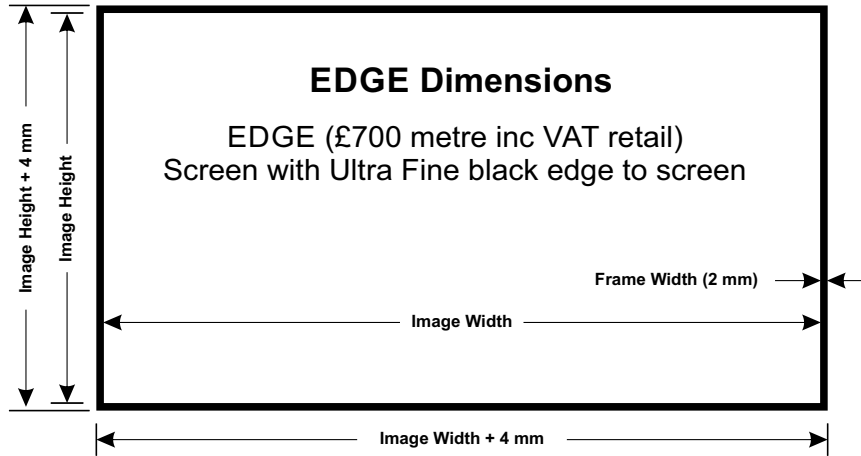

RETAIL Price List - Valid From November 2017

Edge Screen

Screen Width (2.35:1 or 16:9)	Retail Ex VAT	Retail Inc VAT	Screen Width (2.35:1 or 16:9)	Retail Ex VAT	Retail Inc VAT
2.0	£ 1,250.00	£ 1,500.00	4.1	£ 2,562.50	£ 3,075.00
2.1	£ 1,312.50	£ 1,575.00	4.2	£ 2,625.00	£ 3,150.00
2.2	£ 1,375.00	£ 1,650.00	4.3	£ 2,687.50	£ 3,225.00
2.3	£ 1,437.50	£ 1,725.00	4.4	£ 2,750.00	£ 3,300.00
2.4	£ 1,500.00	£ 1,800.00	4.5	£ 2,812.50	£ 3,375.00
2.5	£ 1,562.50	£ 1,875.00	4.6	£ 2,875.00	£ 3,450.00
2.6	£ 1,625.00	£ 1,950.00	4.7	£ 2,937.50	£ 3,525.00
2.7	£ 1,687.50	£ 2,025.00	4.8	£ 3,000.00	£ 3,600.00
2.8	£ 1,750.00	£ 2,100.00	4.9	£ 3,062.50	£ 3,675.00
2.9	£ 1,812.50	£ 2,175.00	5.0	£ 3,125.00	£ 3,750.00
3.0	£ 1,875.00	£ 2,250.00	5.1	£ 3,187.50	£ 3,825.00
3.1	£ 1,937.50	£ 2,325.00	5.2	£ 3,250.00	£ 3,900.00
3.2	£ 2,000.00	£ 2,400.00	5.3	£ 3,312.50	£ 3,975.00
3.3	£ 2,062.50	£ 2,475.00	5.4	£ 3,375.00	£ 4,050.00
3.4	£ 2,125.00	£ 2,550.00	5.5	£ 3,437.50	£ 4,125.00
3.5	£ 2,187.50	£ 2,625.00	5.6	£ 3,500.00	£ 4,200.00
3.6	£ 2,250.00	£ 2,700.00	5.7	£ 3,562.50	£ 4,275.00
3.7	£ 2,312.50	£ 2,775.00	5.8	£ 3,625.00	£ 4,350.00
3.8	£ 2,375.00	£ 2,850.00	5.9	£ 3,687.50	£ 4,425.00
3.9	£ 2,437.50	£ 2,925.00	6.0	£ 3,750.00	£ 4,500.00
4.0	£ 2,500.00	£ 3,000.00	6.1	£ 3,812.50	£ 4,575.00

FREEFORM KIT (For custom fit screens)

Including Screen and Black or White Backing Material and Track to make any size up to 3m wide.

Screen Width (2.35:1 or 16:9)	Retail Ex VAT	Retail Inc VAT
Custom	£ 833.33	£ 1,000.00