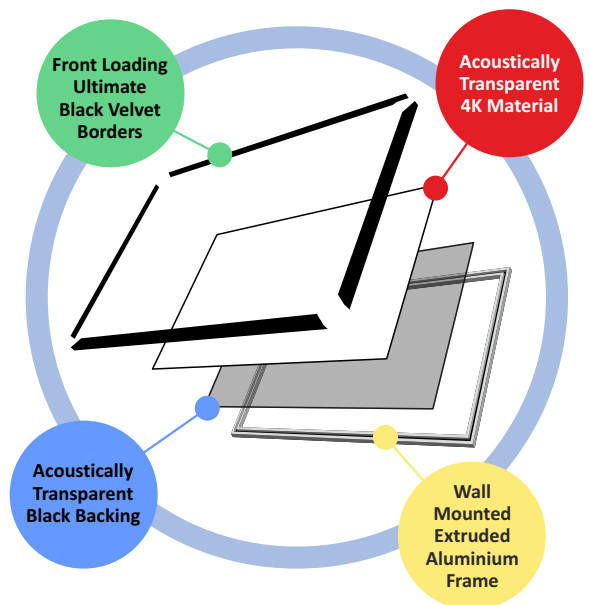

RETAIL Price List - Valid From November 2017

Easy-to-install, 4K-ready screens

The Ultimate Screens range of easy-to-install, acoustically-transparent 4K-ready screens is available in both 16:9 and 2.35:1 aspect ratios. Bespoke screens are also available on short lead times.

Easy Installation

In addition to excellent 4K-ready performance, Ultimate Screens offers installers a new and easy four-stage installation process. Many other brands require the screen to be attached to frame and tensioned face down on the ground, risking damage to the velvet frame and screen material. The innovative Ultimate Screens design allows this process to be completed in simple stages after the frame is attached on the wall:

Stage 1: assemble the frame then hang on the wall using the mount brackets

Stage 2: insert the black fabric backing into the screen frame's fabric retaining channel using the supplied fabric tool

Stage 3: add the 4K Acoustically Transparent screen fabric into the fabric retaining track

Stage 4: add the front velvet screen borders

Screen features include advanced 4K acoustically-transparent screen material and a tactile ultra-black surround, with class-leading light absorption for exceptional contrast with the projected image.